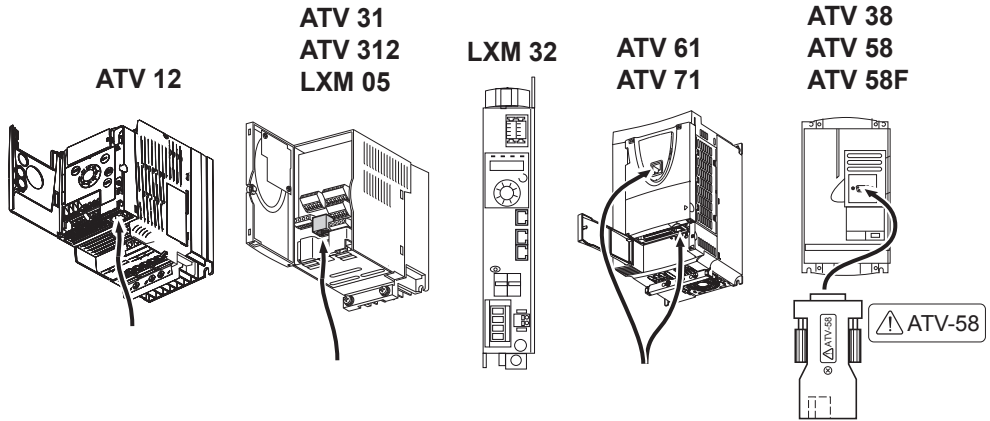

00162921814040

Bluetooth VW3 A8114

ATS 48

RJ45

RJ45

Pass key = 6699

Device name = modbus adapter

Bluetooth

VW3A8115

SoMove / PowerSuite ≥ V2.2

Pass key = 6699
Device name = modbus adapter

 **Bluetooth**

VW3A8115

SoMove / PowerSuite ≥ V2.2

Twido

MiniDIN